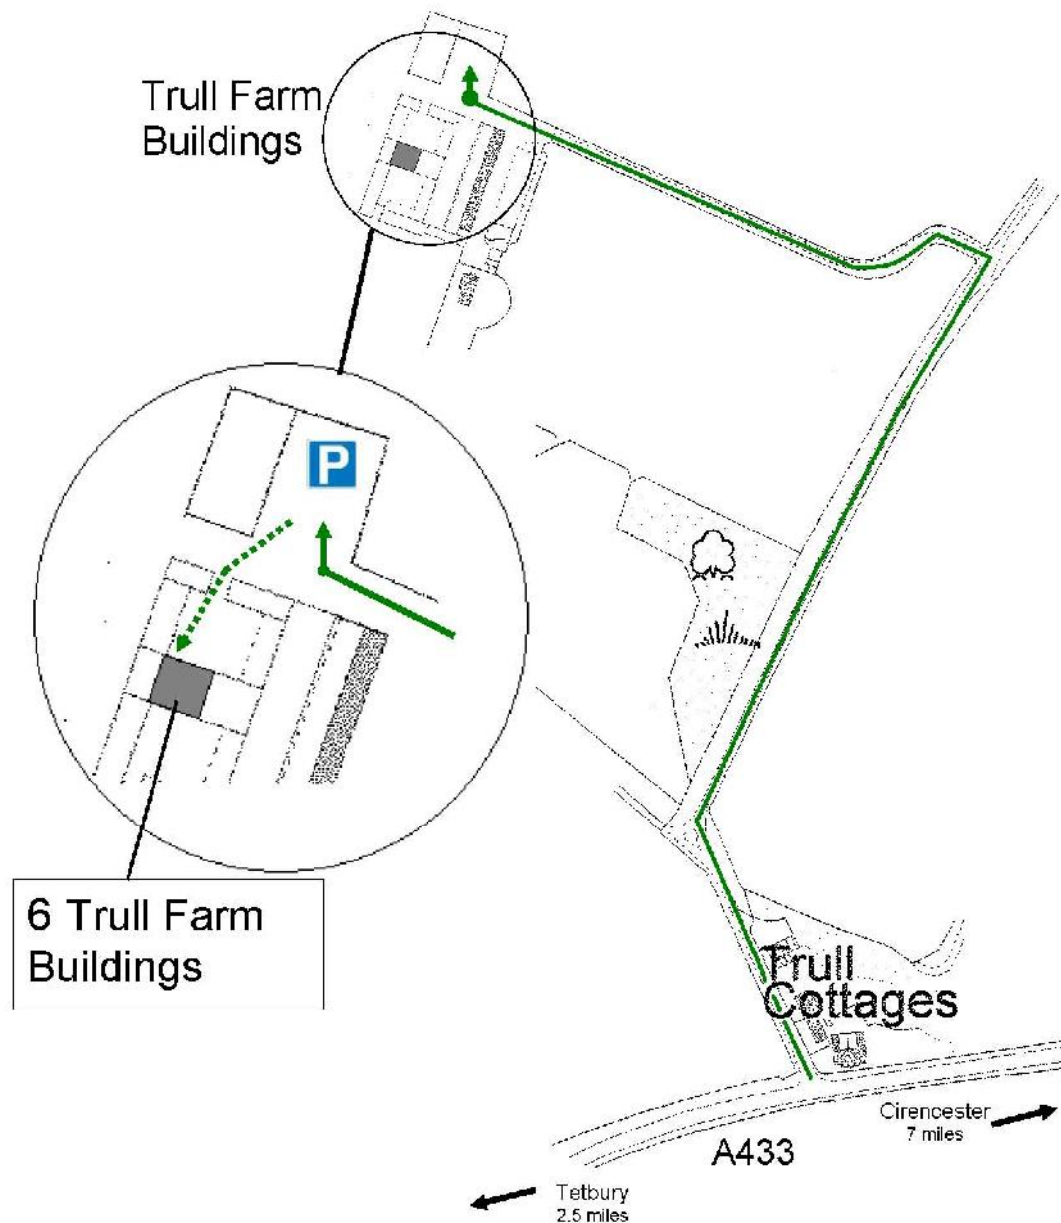

## THE TRUST PARTNERSHIP

6 Trull Farm Buildings  
Tetbury  
Gloucestershire  
GL8 8SQ

T: 01285 841 900  
F: 01285 841 576  
info@TheTrustPartnership.com  
www.TheTrustPartnership.com

Trull is situated just off the A433  
- 2½ miles North of Tetbury  
- 7 miles south of Cirencester

Take the small road (left from the South, right from the North) signed Trull beside a row of cottages.

Ignore the main entrance to the house and gardens, and follow the road to the right.

After 50 yards take the first left up a tarmac drive – signposted “Trull Farm”.

After the cattle grid park in the car park on the right.

The entrance to No 6 Trull Farm Buildings is situated in the courtyard on the left of the drive.